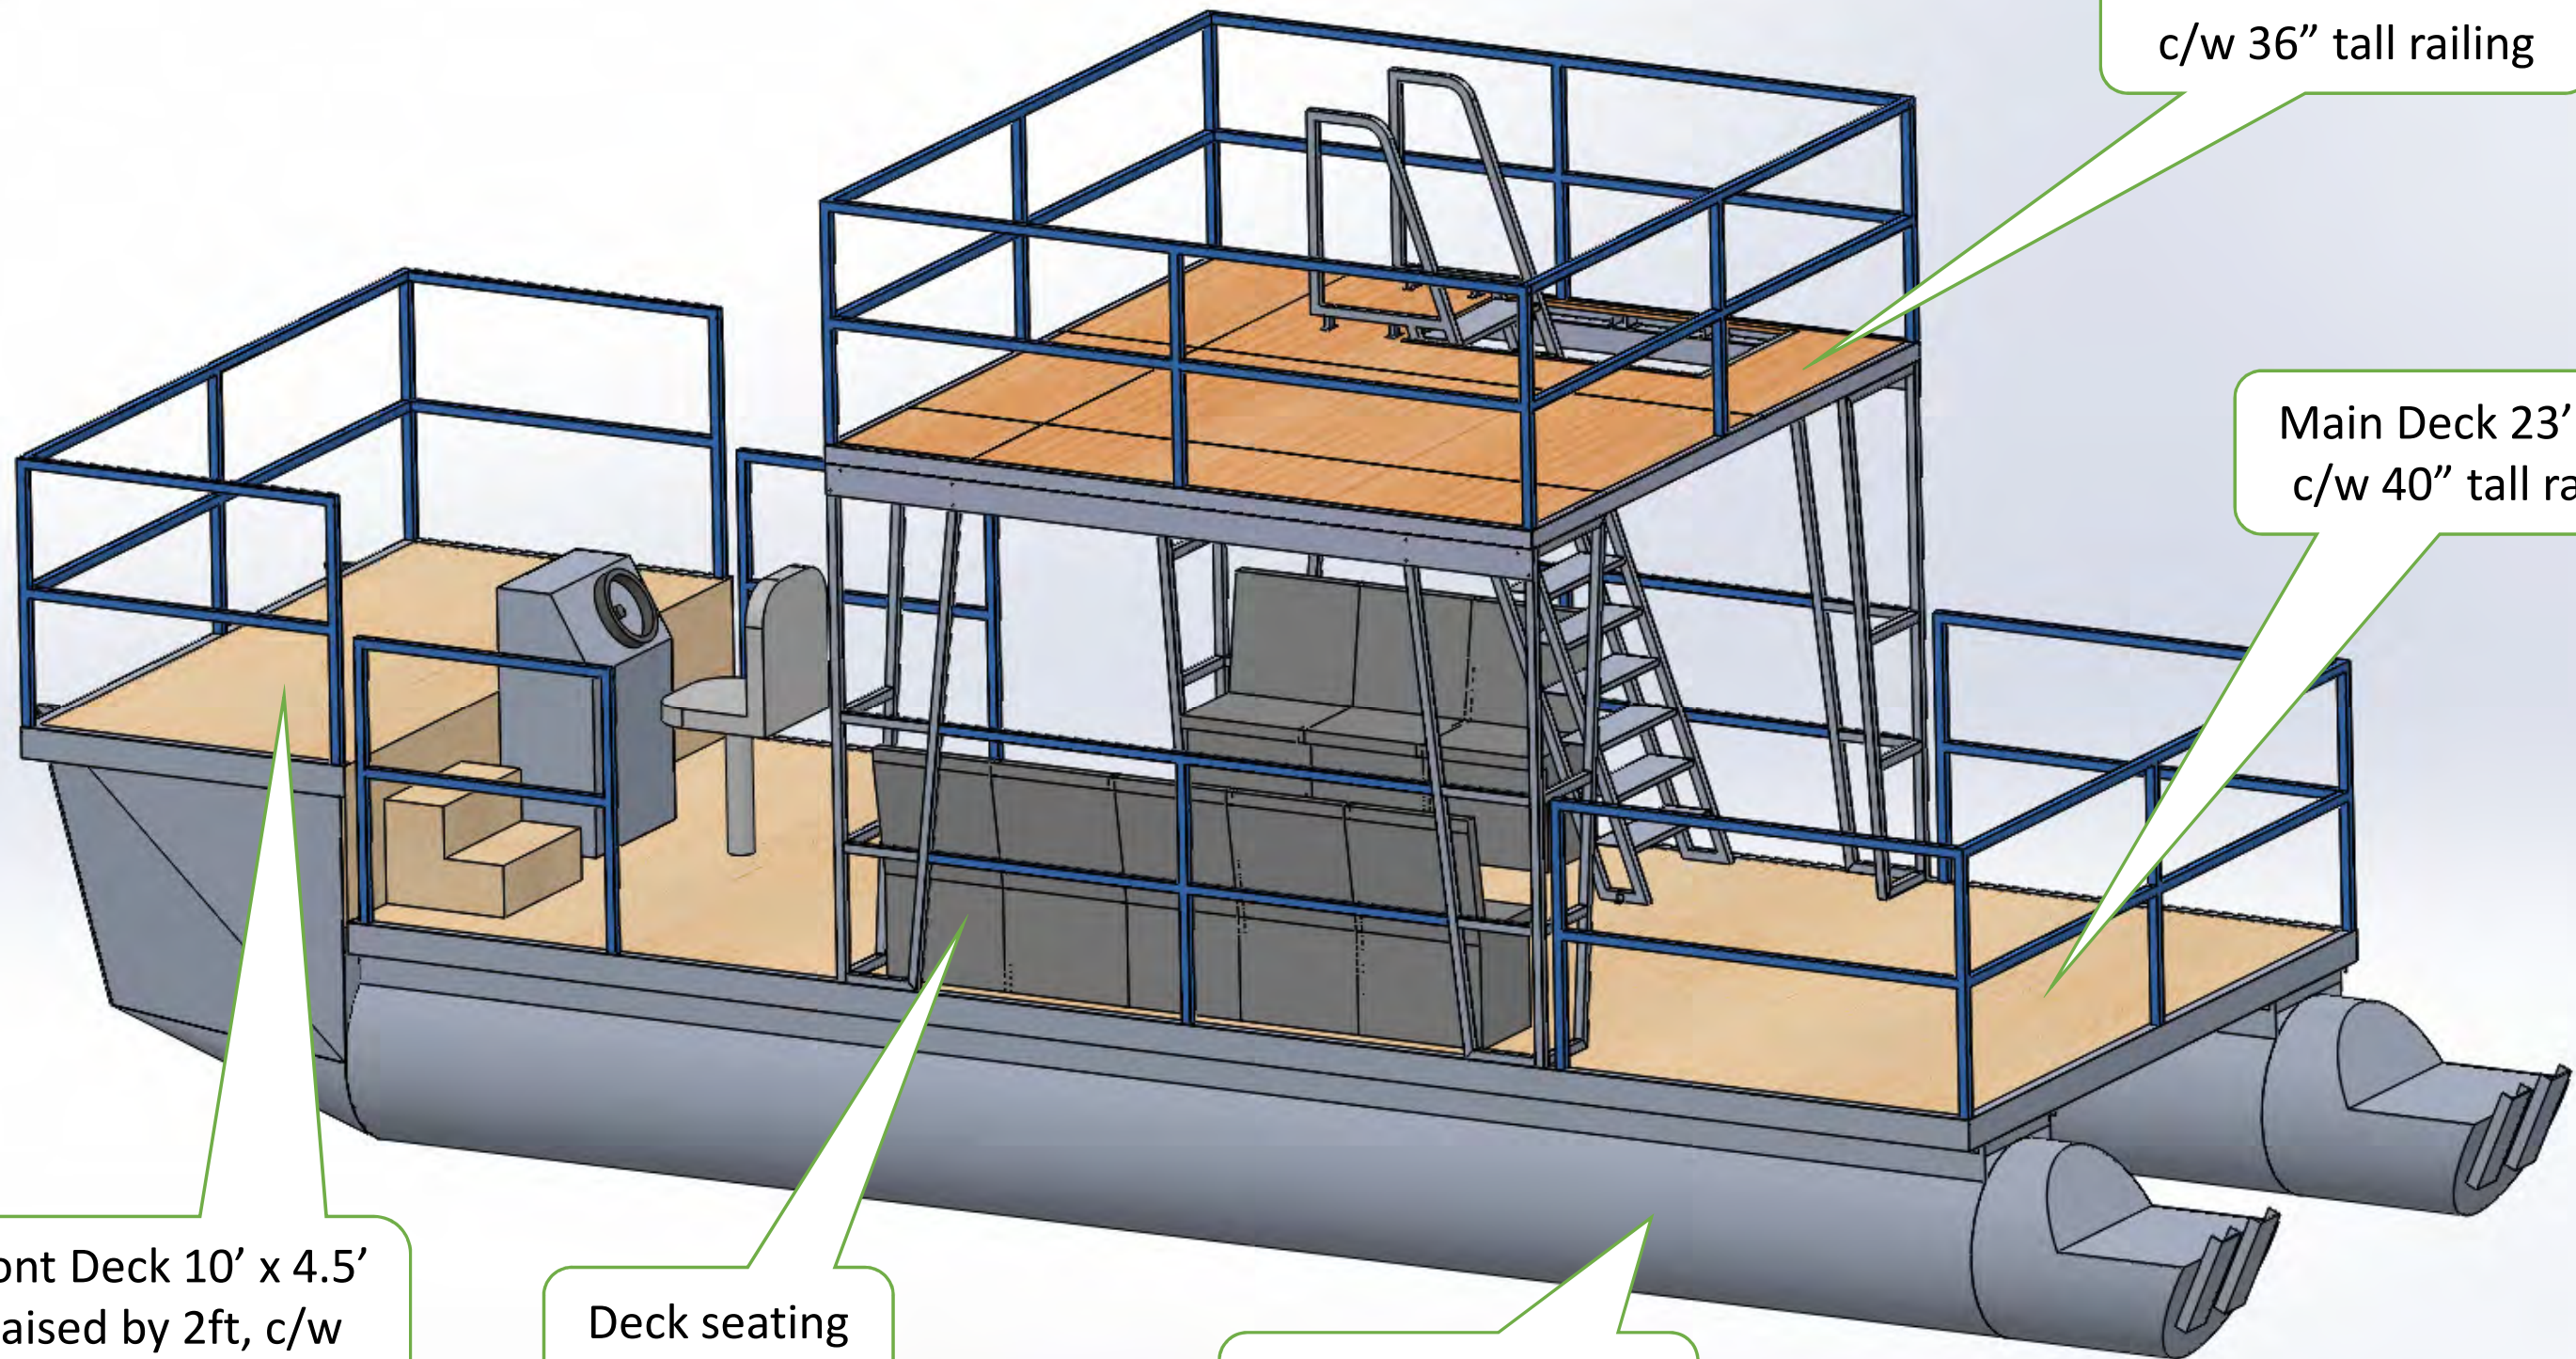

PARTY BOAT 30'' x 30' x 10'

Sun Deck 10' x 10'
c/w 36'' tall railing

Main Deck 23' x 10'
c/w 40'' tall railing

Front Deck 10' x 4.5'
Raised by 2ft, c/w
40'' tall railing

Deck seating
as required

30'' Pontoons with
Integrated Transom