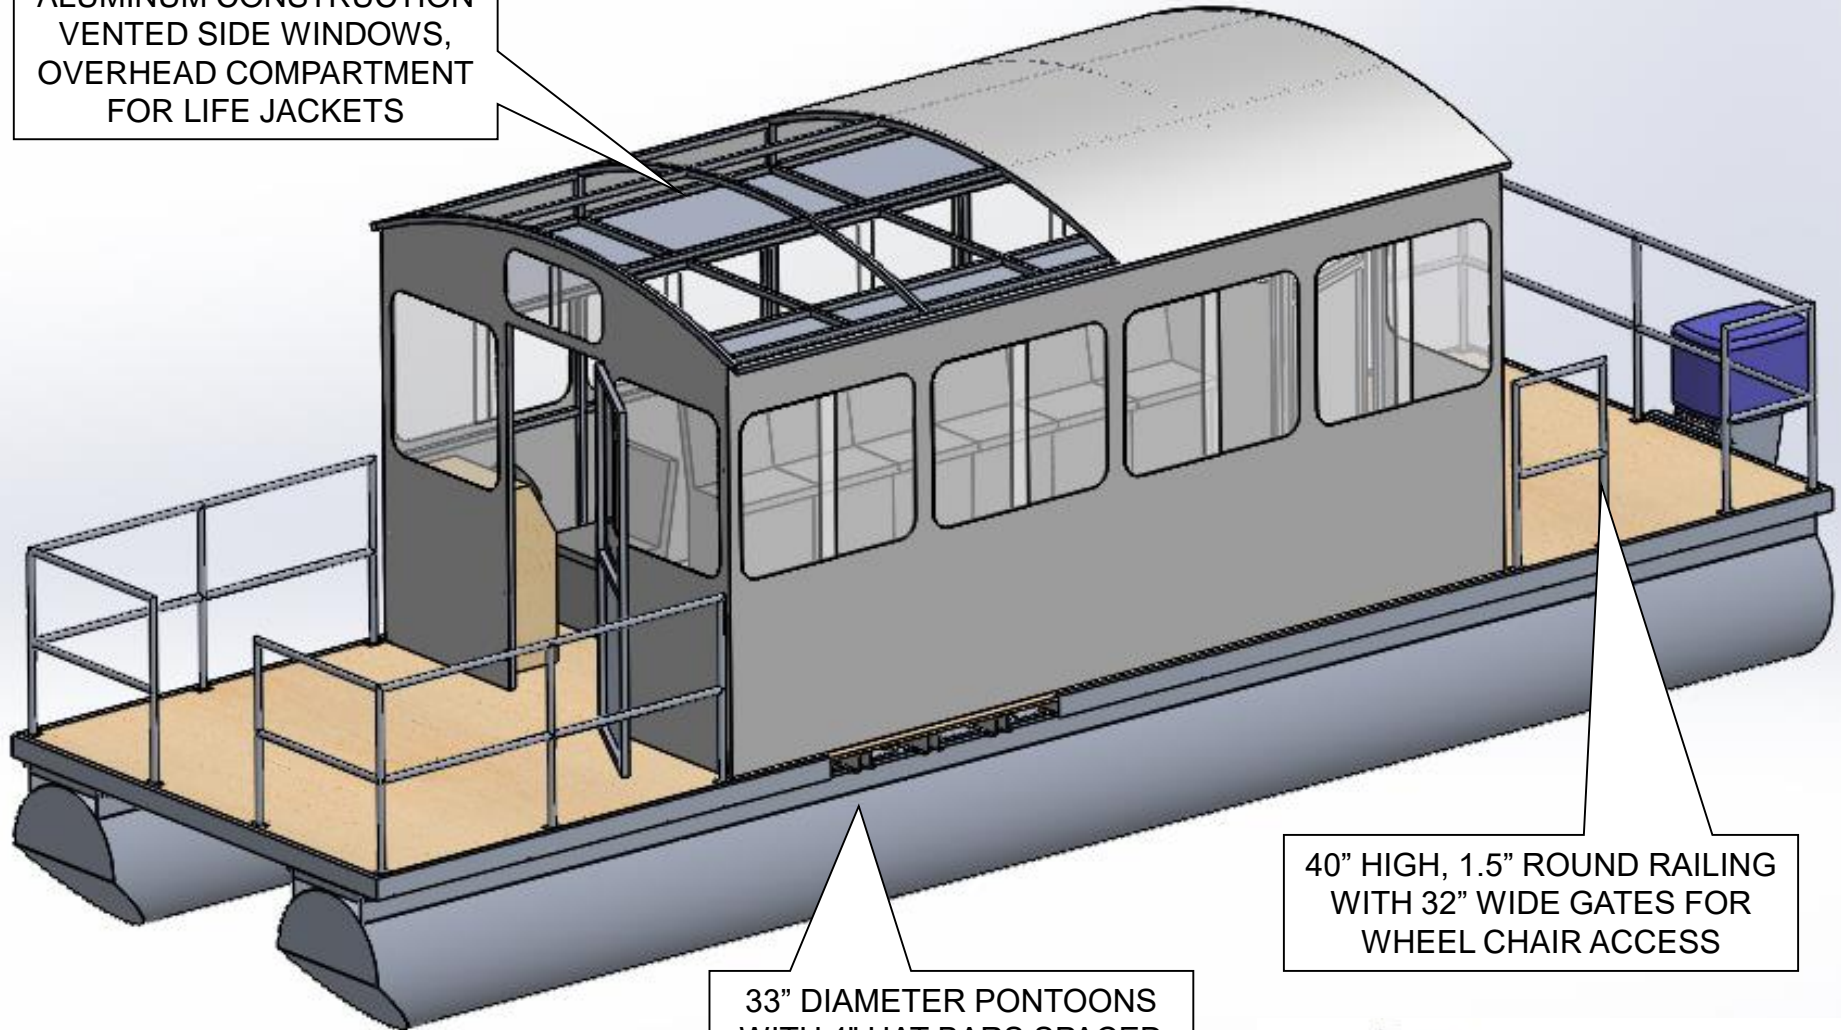

12-PASSENGER BOAT

32FT LONG, 10FT WIDE

ESTIMATED WEIGHT OF BOAT KIT 5000 LB
MAX. LOAD CAPACITY 7000 LB (PONTOONS HALF
IMMERSED), EXCPECTED NORMAL LOAD 3000 LB.

CABIN 17' x 9.5' x 8.5' HIGH
ALUMINUM CONSTRUCTION
VENTED SIDE WINDOWS,
OVERHEAD COMPARTMENT
FOR LIFE JACKETS

40" HIGH, 1.5" ROUND RAILING
WITH 32" WIDE GATES FOR
WHEEL CHAIR ACCESS

33" DIAMETER PONTOONS
WITH 4" HAT BARS SPACED
18" AND 3/4" PLYWOOD. DECK
EDGES CAPPED

U-FAB BOATS®

27MAY2015

Copyright U-Fab Boats / Ken Batty All rights reserved