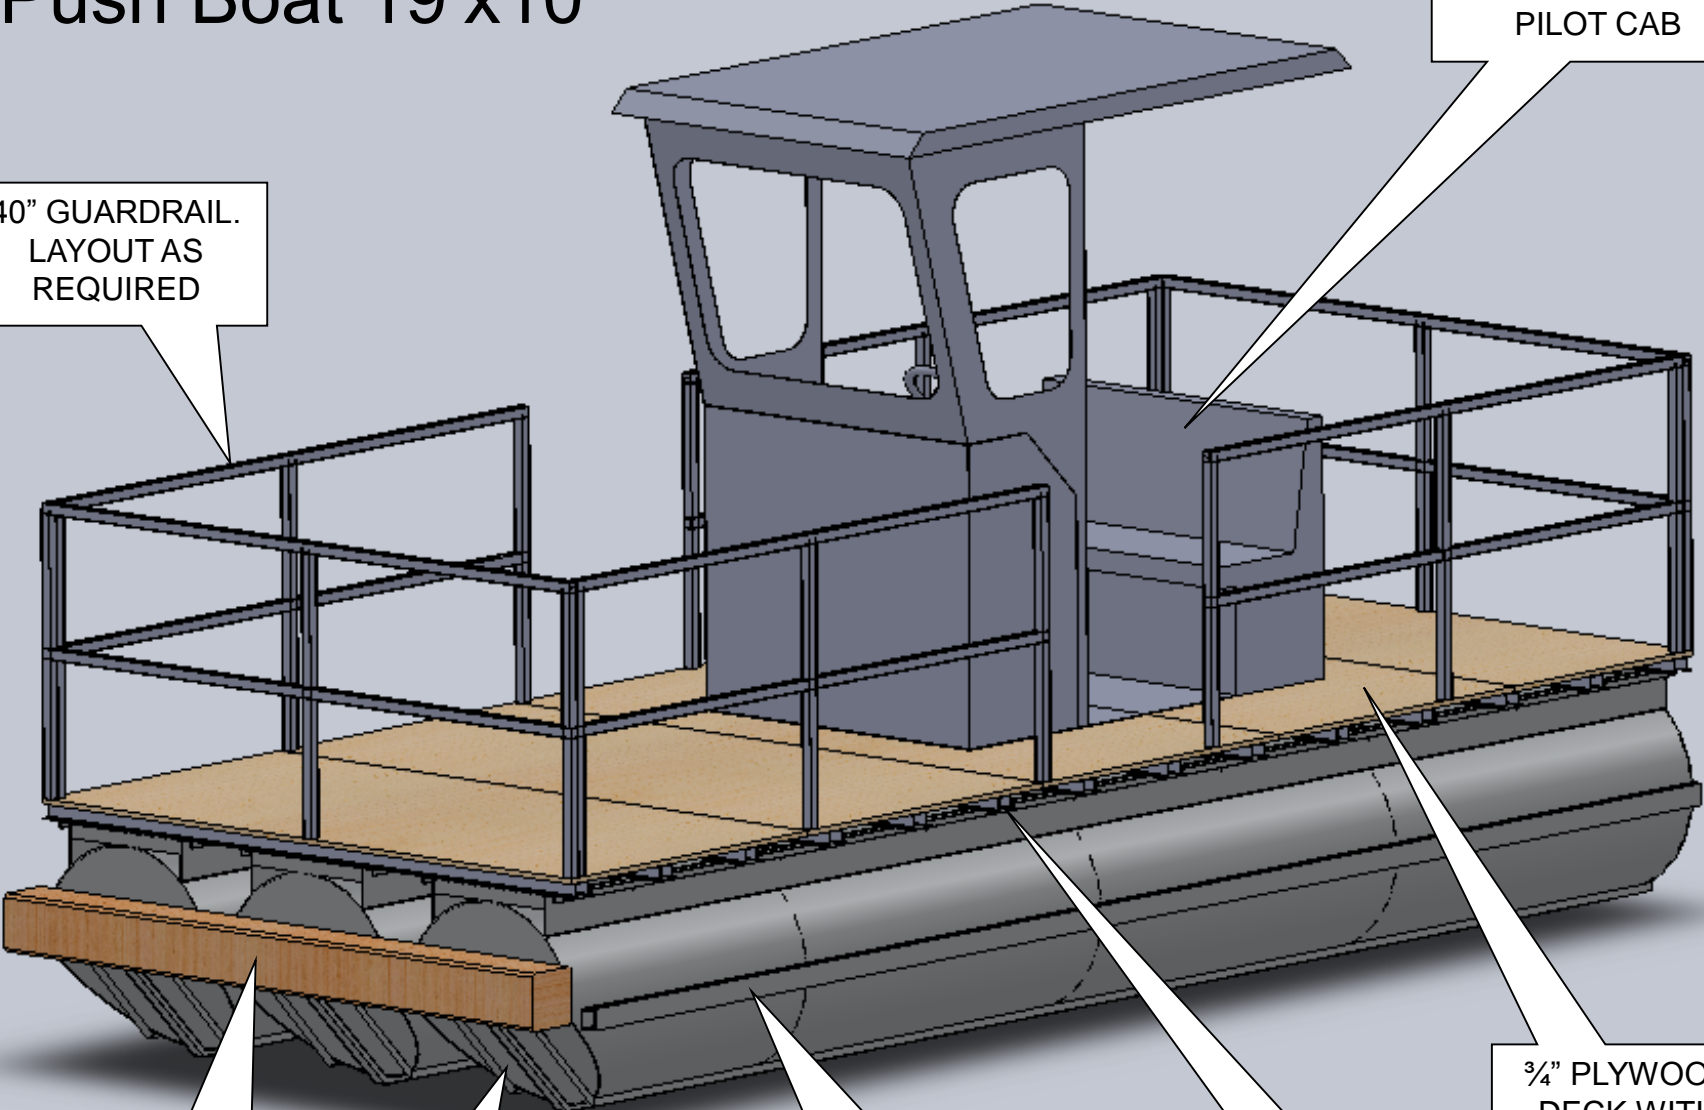

Push Boat 19'x10'

40" GUARDRAIL.
LAYOUT AS
REQUIRED

6' x 4' OPEN STYLE
PILOT CAB

8" x 8" WOOD BEAM.

HEAVY DUTY
SKID PLATES

HEAVY DUTY
SIDE KEELS

2" HAT BARS
18" APART

3/4" PLYWOOD
DECK WITH
CAP ANGLES
(NOT SHOWN)