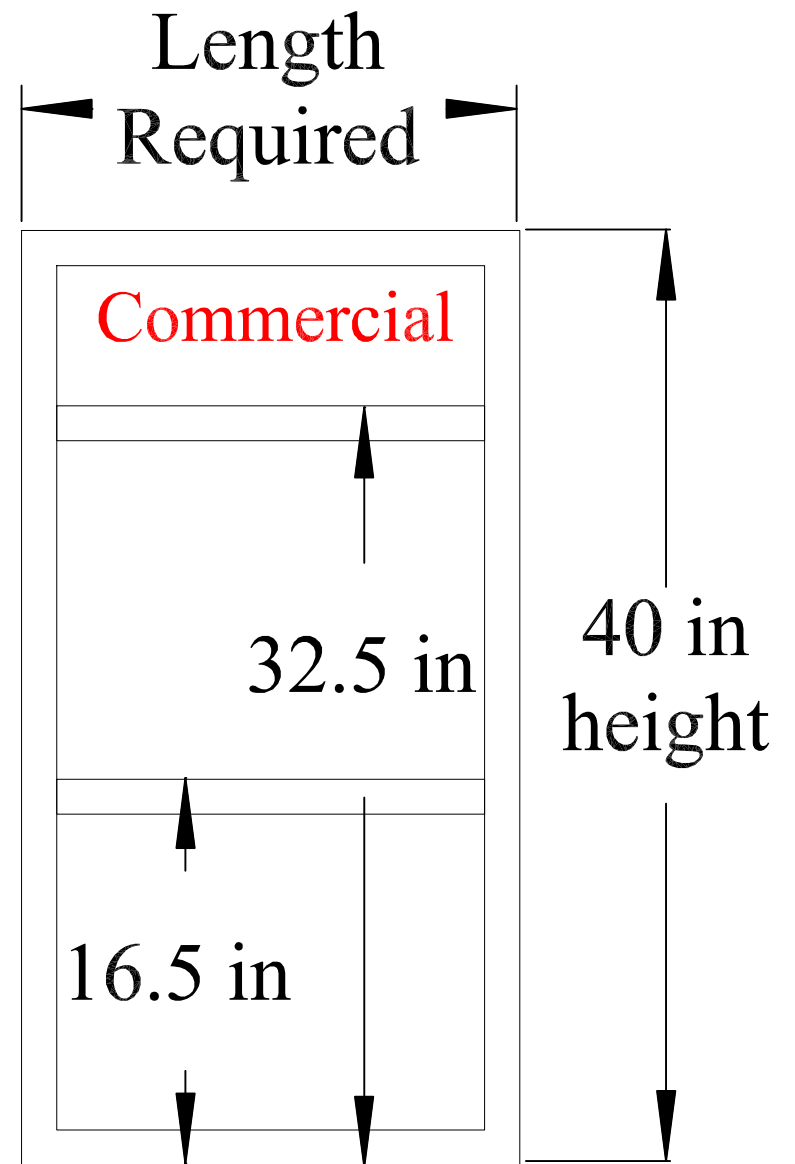

1.25" x 1.25"
square aluminum
tubing

1.5" x 1.5"
square aluminum
tubing

Typical Standard and Commercial railing sizes